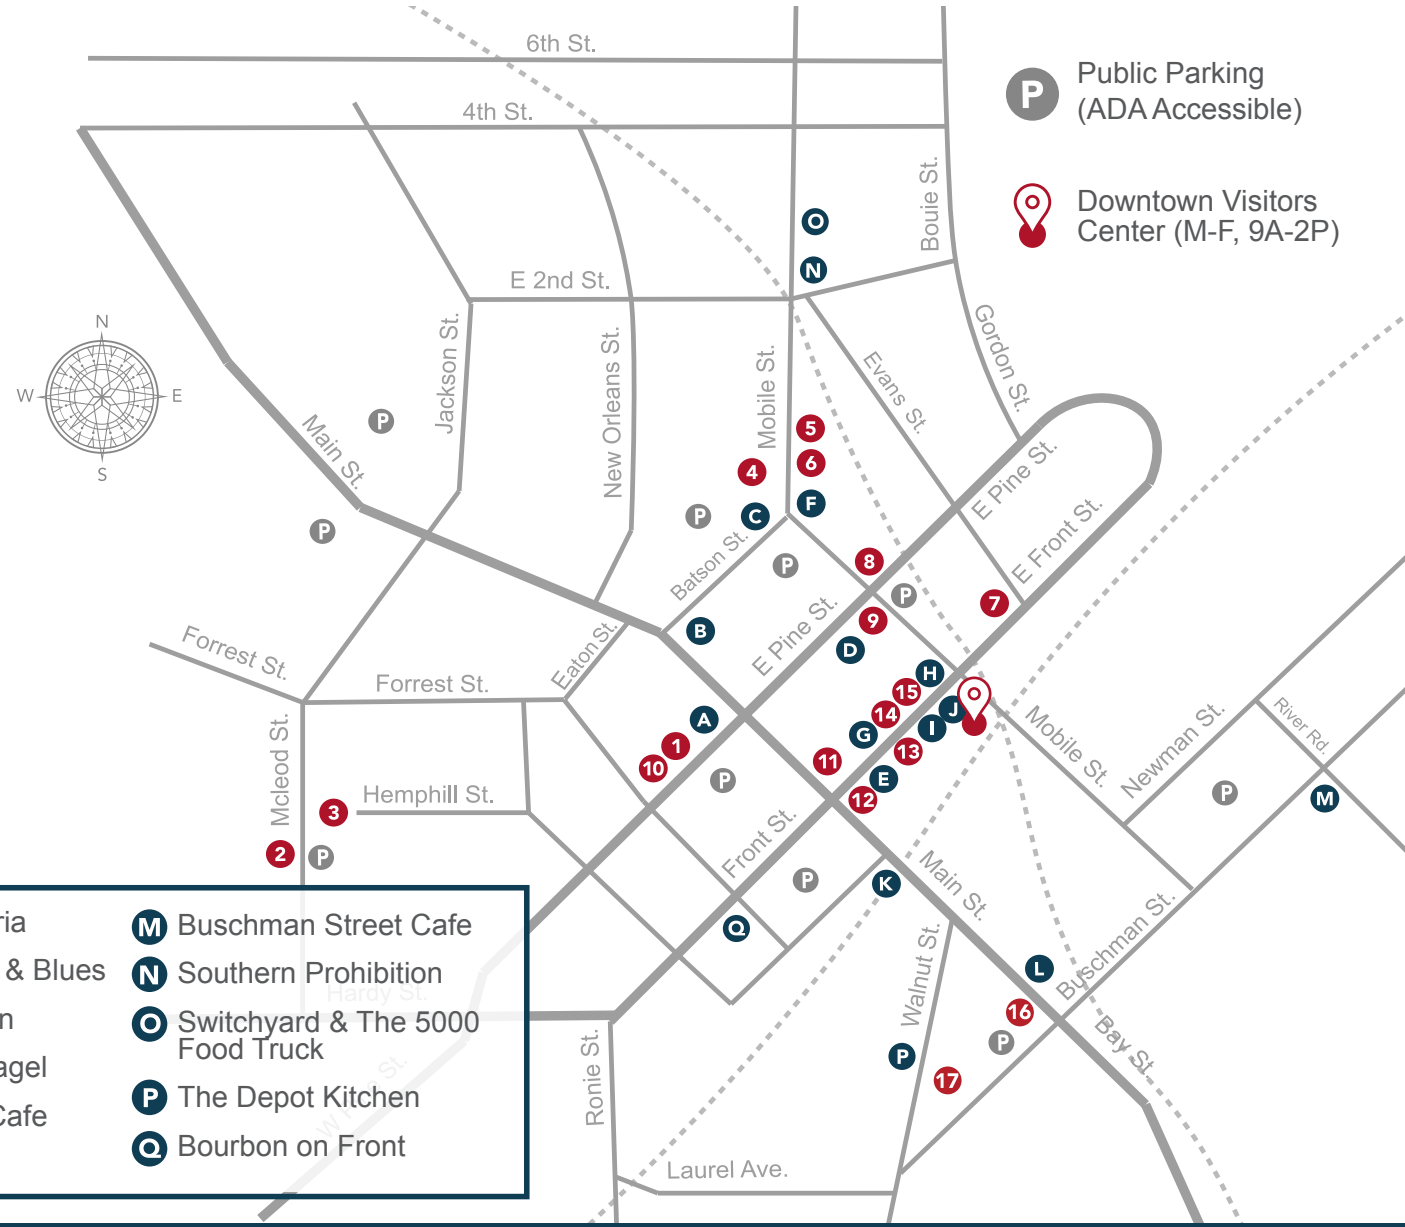

- P** Public Parking (ADA Accessible)
- Downtown Visitors Center (M-F, 9A-2P)

- | | | |
|-----------------------------|---------------------------------|---|
| A The Porter Pub | G Trattoria Pizzeria | M Buschman Street Cafe |
| B Fairley's Wings | H Hattiesburgers & Blues | N Southern Prohibition |
| C Downtown Nutrition | I Nellie's Chicken | O Switchyard & The 5000 Food Truck |
| D Grill & Grocery | J Southbound Bagel | P The Depot Kitchen |
| E Blu Jazz Cafe | K Coney Island Cafe | Q Bourbon on Front |
| F Pop & Co. | L Gratefull Soul | |

MORE TO DISCOVER IN DOWNTOWN HATTIESBURG

ATTRACTIONS

- Pocket Museum & Alley
- Alley Cats Axe Throwing
- Category 5 Smash Room
- Longleaf Trace
- Hattiesburg Zoo
- Hattiesburg Community Arts Center
- African American Military History Museum
- Southern Prohibition
- Pinebelt Blueways
- Hattiesburg Public Library
- Wheel in the Window Pottery
- Oh Snap! Selfie Museum
- Singing River Art Studio

VENUES

- Historic Saenger Theater
- Bottling Company
- The Venue at the Bakery Building
- Jackie Dole Sherrill Community Center
- Historic Train Depot
- Cultural Center
- Walnut Room
- Crawford House
- Historic Eureka School
- Bay Bed & Breakfast
- The Mockingbird
- St. James Wright VFW
- The Bezerra

GREEN SPACES

- Town Square Park
- Walthall Park
- City Hall Fountain Park
- Chain Park
- Veteran's Memorial Park
- Kamper Park
- Duncan Lake
- See Spot Run Dog Park
- Heritage Park (Music Sculptures)

... and much more!